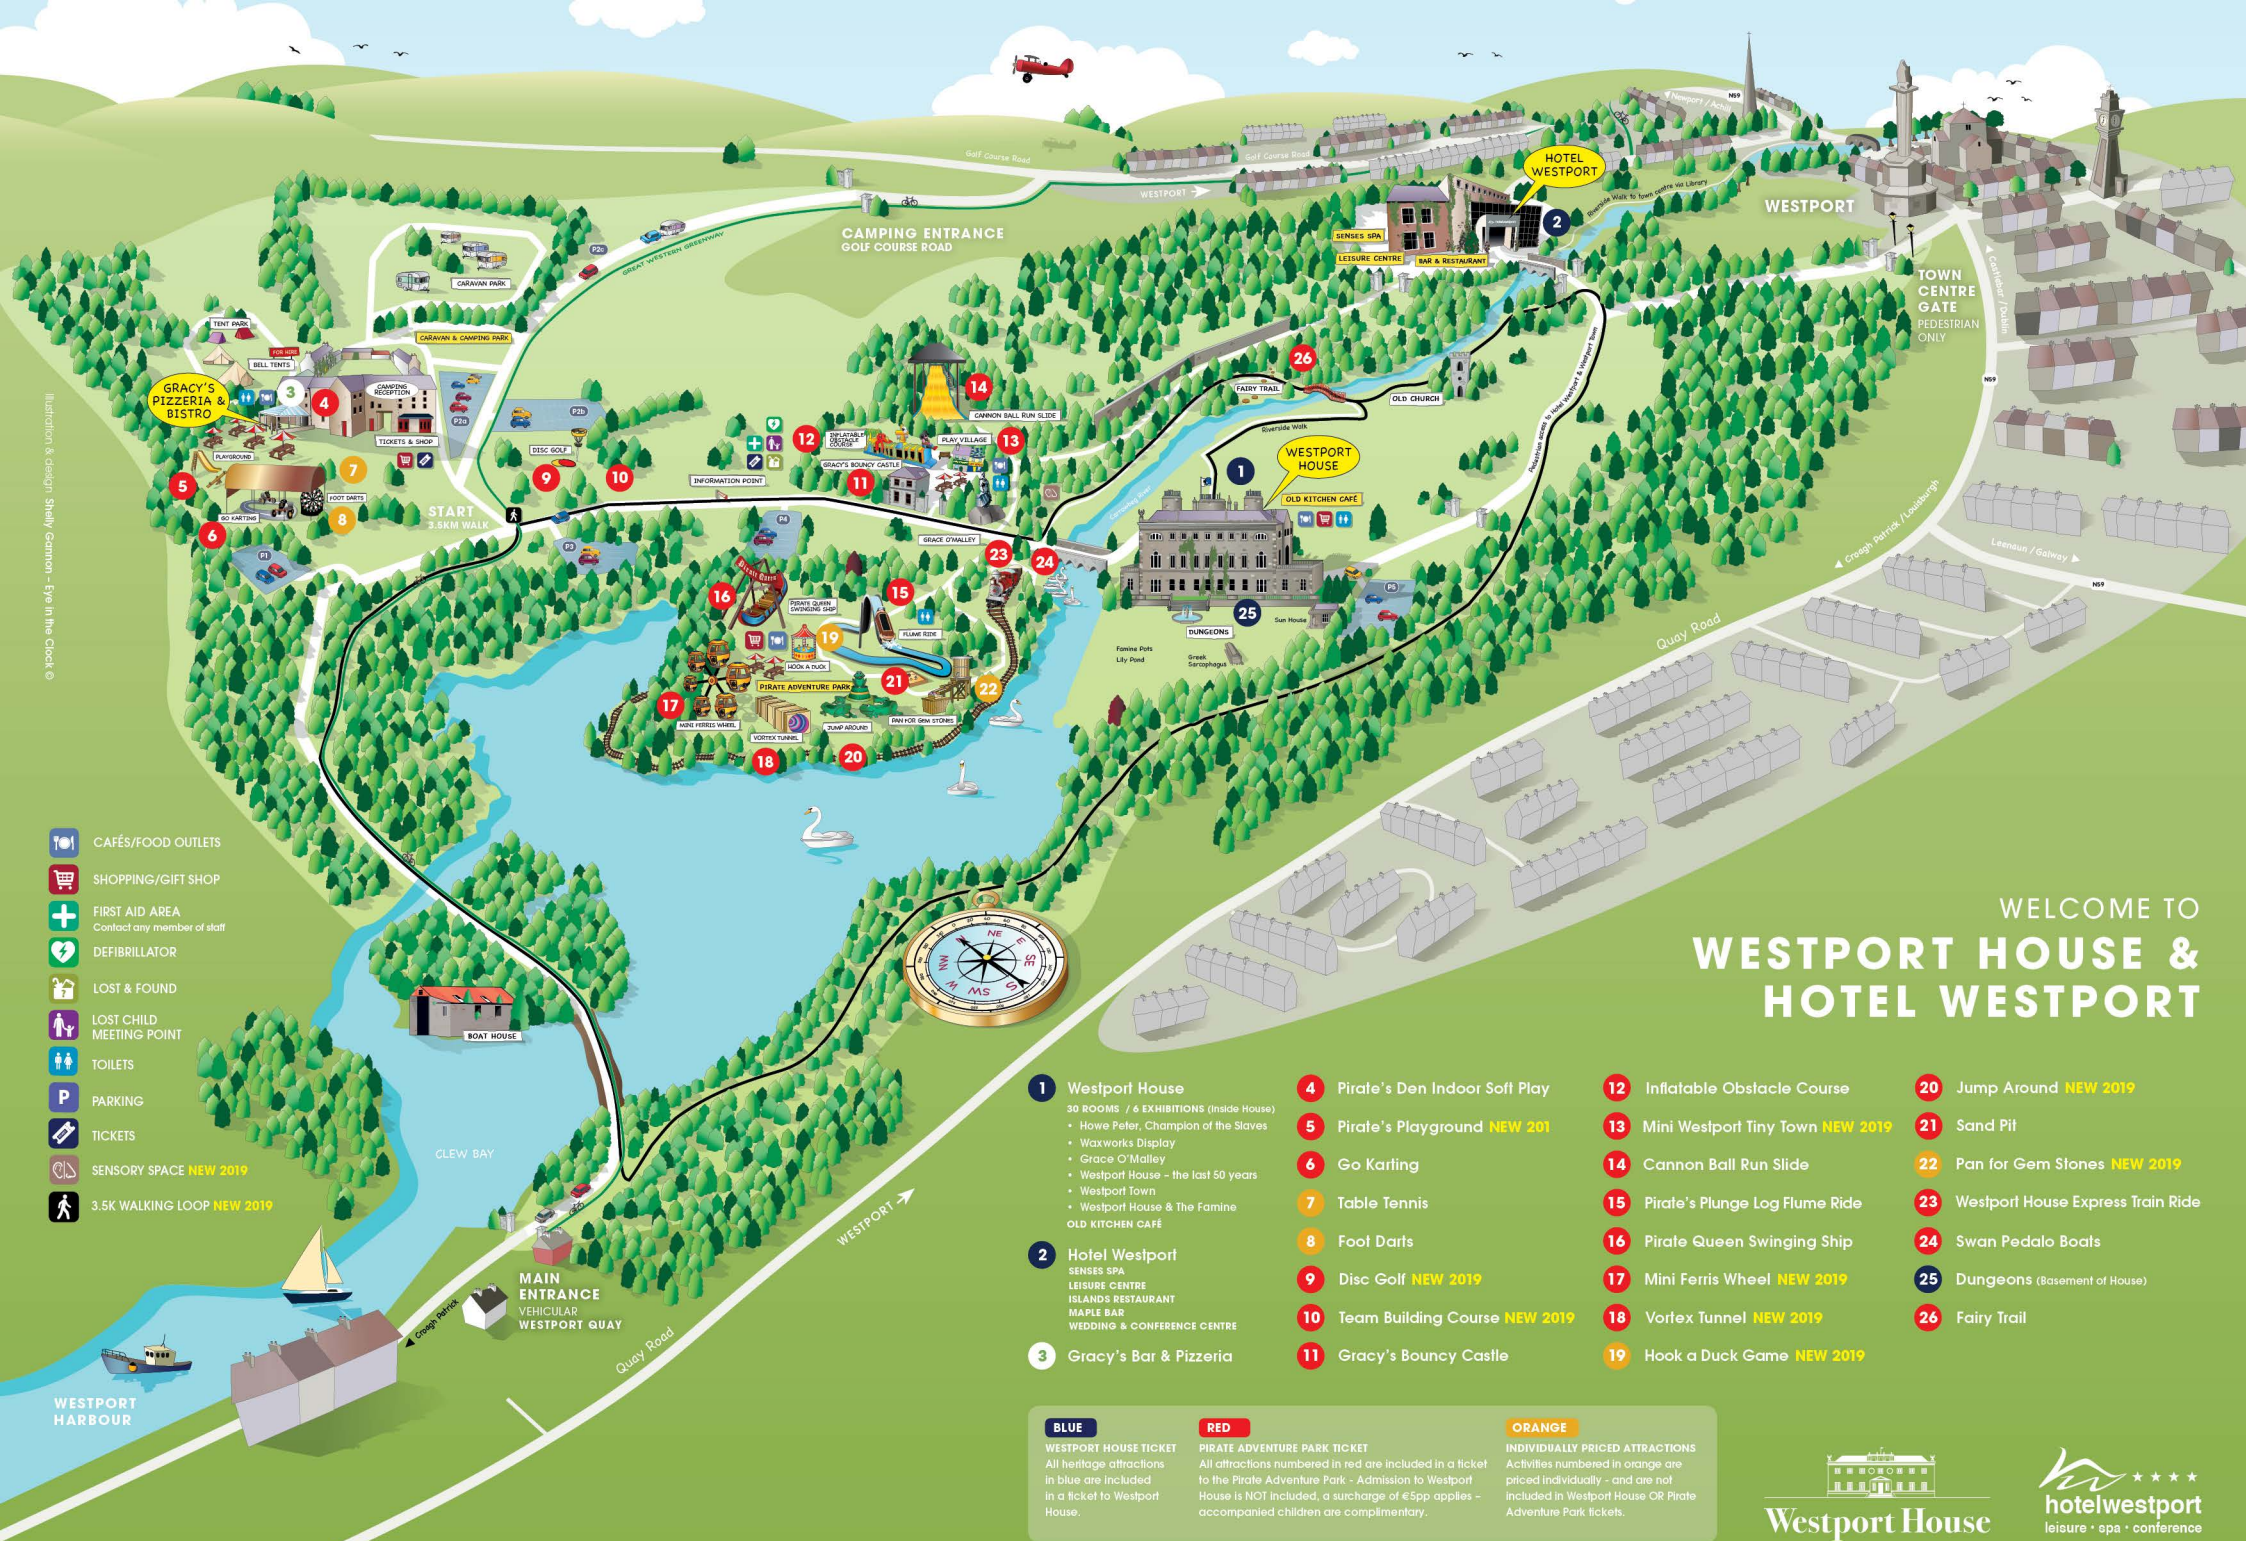

WELCOME TO WESTPORT HOUSE & HOTEL WESTPORT

- CAFÉS/FOOD OUTLETS
- SHOPPING/GIFT SHOP
- FIRST AID AREA
  Contact any member of staff
- DEFIBRILLATOR
- LOST & FOUND
- LOST CHILD MEETING POINT
- TOILETS
- PARKING
- TICKETS
- SENSORY SPACE **NEW 2019**
- 3.5K WALKING LOOP **NEW 2019**

1 Westport House 30 ROOMS / 6 EXHIBITIONS (Inside House) • Howe Pater, Champion of the Slaves • Waxworks Display • Grace O'Malley • Westport House - the last 50 years • Westport Town • Westport House & The Famine OLD KITCHEN CAFE 2 Hotel Westport SENSES SPA LEISURE CENTRE ISLANDS RESTAURANT MAPLE BAR WEDDING & CONFERENCE CENTRE 3 Gracy's Bar & Pizzeria	4 Pirate's Den Indoor Soft Play 5 Pirate's Playground NEW 2019 6 Go Karting 7 Table Tennis 8 Fool Darts 9 Disc Golf NEW 2019 10 Team Building Course NEW 2019 11 Gracy's Bouncy Castle	12 Inflatable Obstacle Course 13 Mini Westport Tiny Town NEW 2019 14 Cannon Ball Run Slide 15 Pirate's Plunge Log Flume Ride 16 Pirate Queen Swinging Ship 17 Mini Ferris Wheel NEW 2019 18 Vortex Tunnel NEW 2019 19 Hook a Duck Game NEW 2019	20 Jump Around NEW 2019 21 Sand Pit 22 Pan for Gem Stones NEW 2019 23 Westport House Express Train Ride 24 Swan Pedalo Boats 25 Dungeons (Basement of House) 26 Fairy Trail

BLUE WESTPORT HOUSE TICKET All heritage attractions in blue are included in a ticket to Westport House.	RED PIRATE ADVENTURE PARK TICKET All attractions numbered in red are included in a ticket to the Pirate Adventure Park - Admission to Westport House is NOT included, a surcharge of €5pp applies - accompanied children are complimentary.	ORANGE INDIVIDUALLY PRICED ATTRACTIONS Activities numbered in orange are priced individually - and are not included in Westport House OR Pirate Adventure Park tickets.